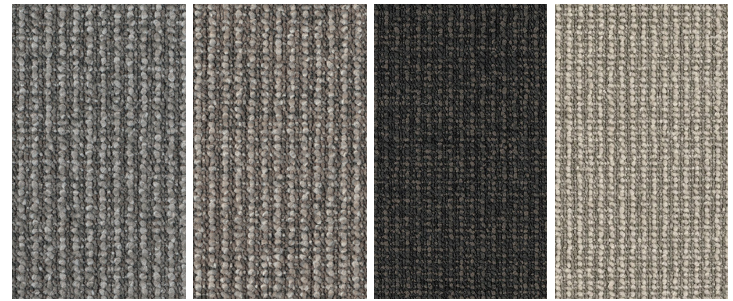

**JACOBSEN
BRINGS YOU**
Langhorne
Hut

Arbol 1913 Bertol 1916 Borrett 1905 Chapel 1906

Hanok 1917 Orri 1901 Sheoak 1908 Solvay 1915

Specifications

Range Name	Langhorne Hut
Description	Textured Tufted Loop Pile
Pile Content	100% BCF Solution Dyed Nylon
Gauge	1/10"
Total Pile Weight	1020g/m ² (30oz/yd ²)
Pile Height	High: 6.0mm ± 1mm Low: 4.0mm ± 1mm
Total Pile Height	9.5mm
Width	3.66m
Ecure Backing (Optional)	Advanced impervious barrier system or healthcare facility floor coverings
Secondary Backing	Blue Stripe Synthetic backing
ACCS Rating	Residential: Extra Heavy Duty (6 Star) Contract: Extra Heavy Duty (4 Star)
Fire Rating Direct Stick	CHF Mean Result 4.8kw/m ²
Dye Batch Variation	Colour variation may occur from batch to batch
Pattern Repeat	Length: 20mm Width: 10mm
Accreditations	Environmental Management System 14001

Colourfast and made to last

Designed to retain its aesthetic appeal for years to come, Langhorne Hut's colours will not rub off or bleed, and strongly resist fading from sunlight and general wear.

Excellent fire rating