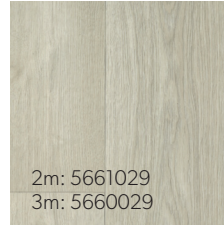

JACOBSEN BRINGS YOU

Trend 2m+3m
Vinyl Collection

Suitable for all residential applications such as:

- > Kitchen
- > Living rooms
- > Entrance
- > Bathroom
- > Rumpus
- > Bedroom

Swan - Dark Grege
Repeat: 100x100cm
Laying: Same Direction
Plank size: 100x16.5cm

Swan - Dark Brown
Repeat: 100x100cm
Laying: Same Direction
Plank size: 100x16.5cm

Swan - Medium Grege
Repeat: 100x100cm
Laying: Same Direction
Plank size: 100x16.5cm

Swan - Medium Grey
Repeat: 100x100cm
Laying: Same Direction
Plank size: 100x16.5cm

Biscay II - Alu Brown
Repeat: 100x100cm
Laying: Same Direction
Plank size: 100x9.1cm

Specifications

Range Name	Trend	
Width	2m or 3m	
Roll Length	25 lm	
Thickness	220T: 2.20mm	260T: 2.60mm
Construction	Heterogeneous vinyl	
Wear Layer	220T: 0.25mm	260T: 0.20mm
Acoustic Rating	220T: Δ LW 16dB	260T: Δ LW 17dB
Light Fastness	≥ 6	
Warranty	10 years residential use	