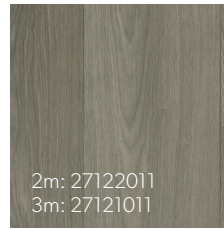

JACOBSEN BRINGS YOU

Trend 2m+3m
Vinyl Collection

Suitable for all residential applications such as:

- > Kitchen
- > Living rooms
- > Entrance
- > Bathroom
- > Rumpus
- > Bedroom

Swan - Dark Grege
Repeat: 100x100cm
Laying: Same Direction
Plank size: 100x16.5cm

Swan - Dark Brown
Repeat: 100x100cm
Laying: Same Direction
Plank size: 100x16.5cm

Swan - Medium Grege
Repeat: 100x100cm
Laying: Same Direction
Plank size: 100x16.5cm

Swan - Medium Grey
Repeat: 100x100cm
Laying: Same Direction
Plank size: 100x16.5cm

Biscay II - Alu Brown
Repeat: 100x100cm
Laying: Same Direction
Plank size: 100x9.1cm

Specifications

Range Name	Trend	
Width	2m or 3m	
Roll Length	25 lm	
Thickness	220T: 2.20mm	260T: 2.60mm
Construction	Heterogeneous vinyl	
Wear Layer	220T: 0.25mm	260T: 0.20mm
Acoustic Rating	220T: Δ LW 16dB	260T: Δ LW 17dB
Light Fastness	≥ 6	
Warranty	10 years residential use	