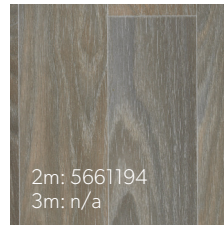

JACOBSEN BRINGS YOU

Trend 2m+3m
Vinyl Collection

Suitable for all residential applications such as:

- > Kitchen
- > Living rooms
- > Entrance
- > Bathroom
- > Rumpus
- > Bedroom

Swan - Dark Grege
Repeat: 100x100cm
Laying: Same Direction
Plank size: 100x16.5cm

Swan - Dark Brown
Repeat: 100x100cm
Laying: Same Direction
Plank size: 100x16.5cm

Swan - Medium Grege
Repeat: 100x100cm
Laying: Same Direction
Plank size: 100x16.5cm

Swan - Medium Grey
Repeat: 100x100cm
Laying: Same Direction
Plank size: 100x16.5cm

**Carcassonne Concrete
Medium Grey**
Repeat 2m : 100Lx200w cm
Repeat 3m: Mock match
Laying: Same Direction
Plank size: All over

**Carcassonne Concrete
Dark Grey**
Repeat 2m: 100Lx200w cm
Repeat 3m: Mock match
Laying: Same Direction
Plank size: All over

Biscay II - Alu Brown
Repeat: 100x100cm
Laying: Same Direction
Plank size: 100x9.1cm

Specifications

Range Name	Trend	
Width	2m or 3m	
Roll Length	25 lm	
Thickness	220T: 2.20mm	260T: 2.60mm
Construction	Heterogeneous vinyl	
Wear Layer	220T: 0.25mm	260T: 0.20mm
Acoustic Rating	220T: Δ LW 16dB	260T: Δ LW 17dB
Light Fastness	≥ 6	
Warranty	10 years residential use	