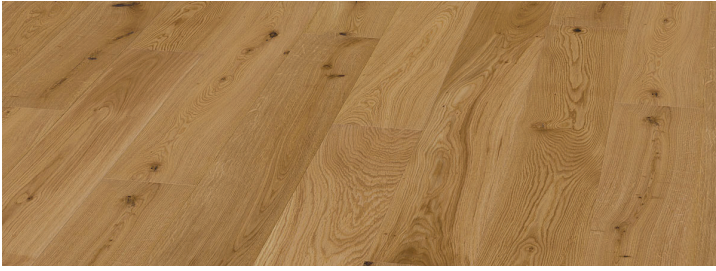

Jacobsen®

Talk to one of our experts, or visit our website:

0800 800 460 | customer.services@jacobsen.co.nz | jacobsen.co.nz

Grading

Rustic

Selected planks with less knots and swirls.

Lifestyle

Planks which show more natural knots and swirls.