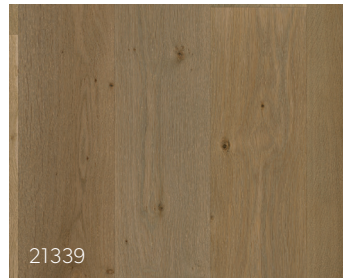

Smoked Neutrino - Rustic

240mm Board - FSC Certified

21337

Montserrat - Lifestyle

21338

Cayman - Lifestyle

21339

Bequia - Lifestyle