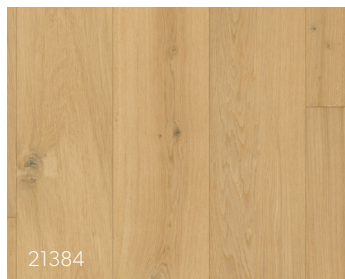

Cayman - Lifestyle

21384

Absolute - Rustic

Jacobsen®

Talk to one of our experts, or visit our website:

0800 800 460 | customer.services@jacobsen.co.nz | jacobsen.co.nz