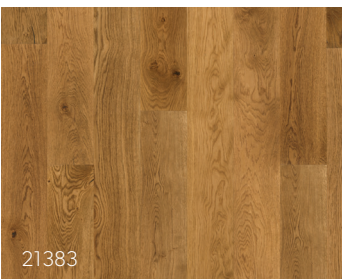

Smoked Neutrino - Rustic

240mm Board - FSC Certified

21337

Montserrat - Lifestyle

21338

Cayman - Lifestyle

21339

Bequia - Lifestyle

21380

Puerto Rico - Lifestyle

21383

Tenerife - Rustic

21384

Absolute - Rustic

Jacobsen®

Talk to one of our experts, or visit our website: