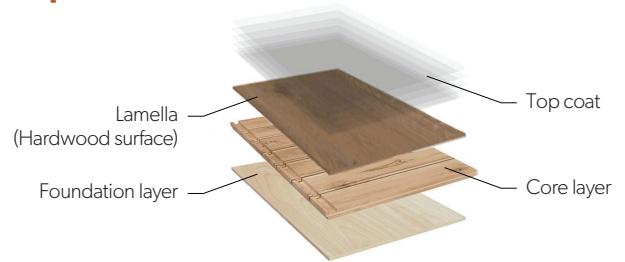

**JACOBSEN
BRINGS YOU
TimberTop**

Suitable for residential and commercial applications such as:

- > Workplace
- > Living rooms
- > Kitchen
- > Retail
- > Entrance
- > Rumpus
- > Aged Care
- > Bedroom

Specifications

Range Name	TimberTop
Size (W*L*T)	190mm Board: 190 x 2130 x 14.2mm 240mm Board: 240 x 2130 x 14.2mm
Thickness	14.2mm
Lamella	3.2mm
Locking System	5G
Nesting	16% = 2 short planks
Bevel	Micro Bevel 4 Sided
VOC	Gold
Environmental	FSC® Certified
Finish	Bona Natural UV Lacquer
Treatment	Light Brushed
PCES per Carton	6
M ² per Carton	190mm Board: 2.42 240mm Board: 3.07

Composition

Top Coat

- Our finishes are protected with a premium top coat of 7 layers of scratch resistant UV urethane.

Hardwood Surface

- Sustainably sourced, stunning hardwoods - FSC Certified
- We only produce premium quality products, and unlike other flooring suppliers, we do not use veneers.
- Our beautiful hardwoods are available in surface thickness of 3.2mm.
- Our handcrafted surface treatments and textures combine artisanal detail with the latest technology to create a floor that is unique to your home.

Core Layer

- At the heart of every floor is our specially formulated Heavea hardwood which gives our flooring its core strength and stability.

Foundation Layer

- The final timber foundation gives additional stability and durability to the floor.