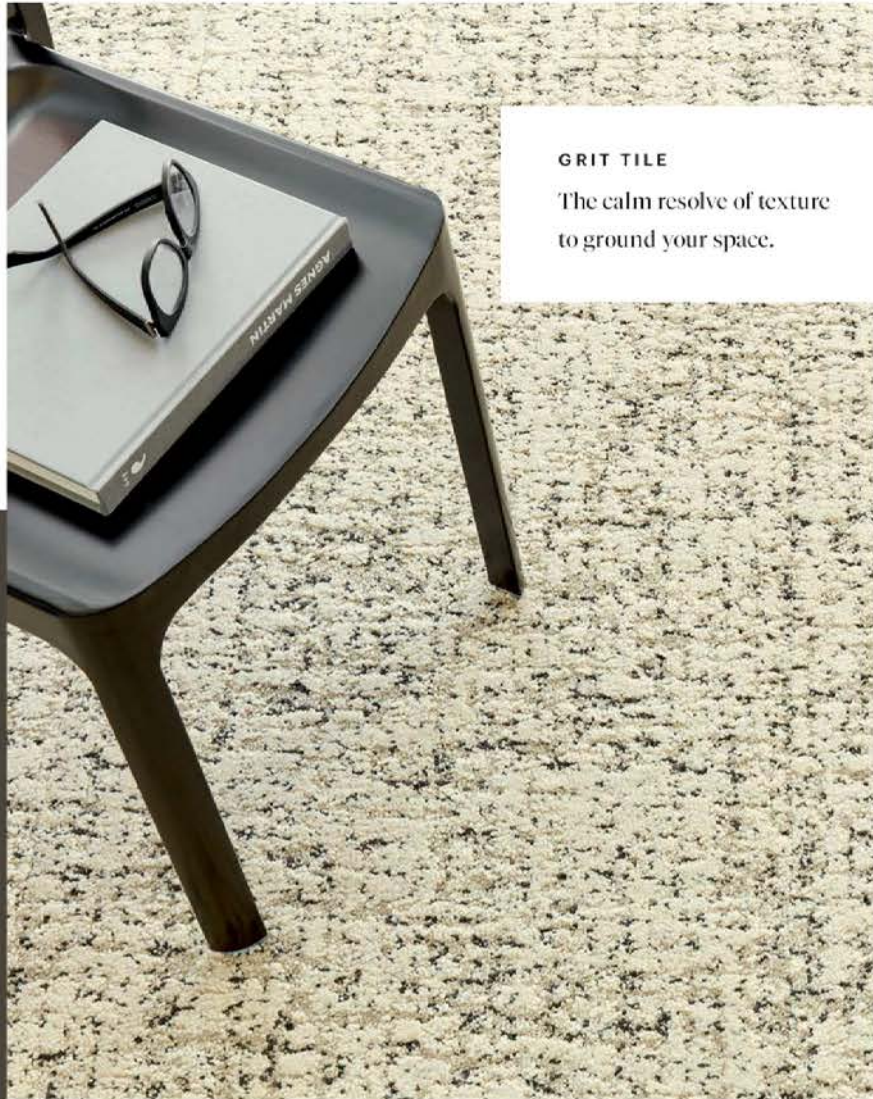

C

6116

STONEWORK TILE

A sophisticated patchwork with a quiet sense of texture and gridded detail.

GROUND YOURSELF

GRIT TILE

The calm resolve of texture
to ground your space.

CHISEL TILE