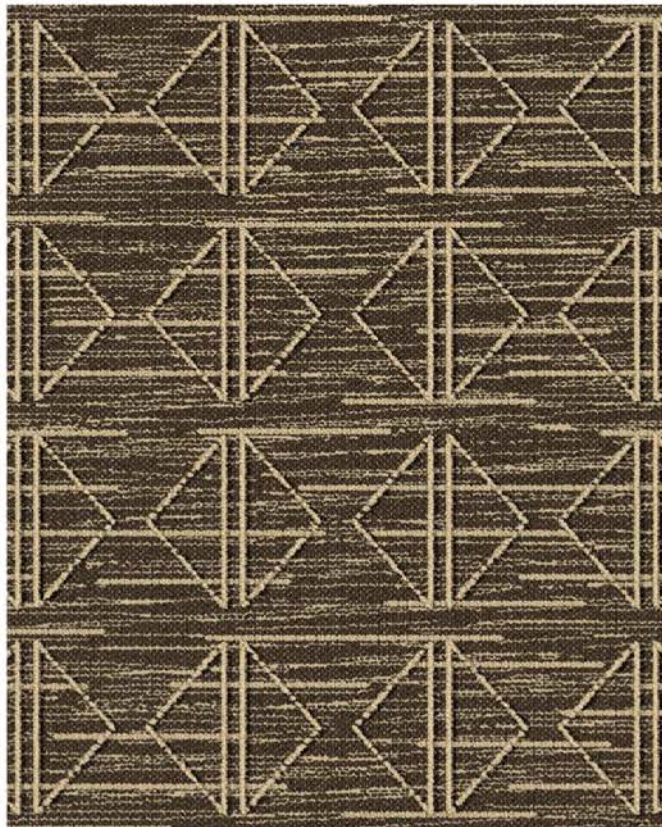

R5395*

5253D

5253D

DIAMONDS 5A358
Pattern Repeat 48" X 48"

*Due to the unique yarn used in position A, we have curated a limited bank of yarns that we recommend for customization. Experiment with color options using Foundry, Shaw Contract's interactive custom online tool.