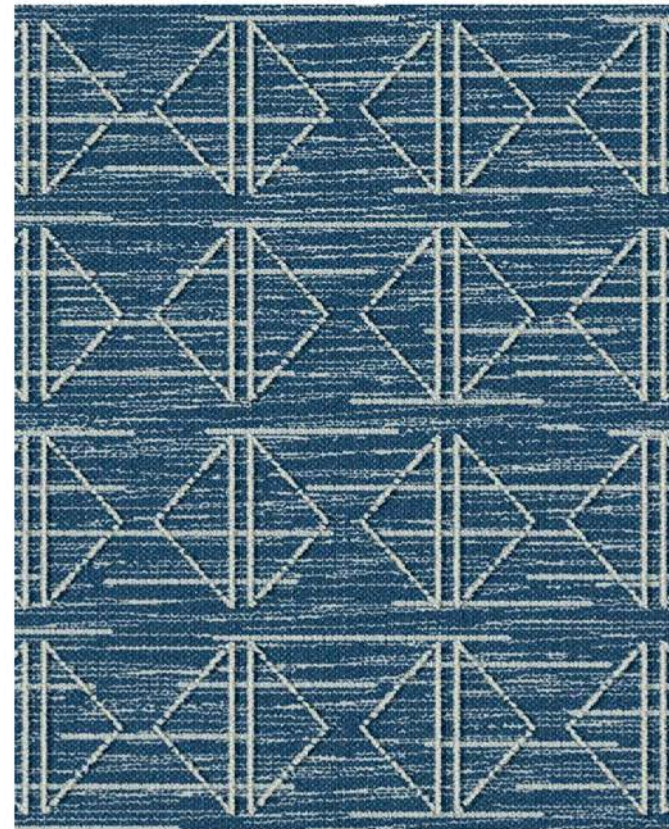

*Due to the unique yarn used in position A, we have curated a limited bank of yarns that we recommend for customization. Experiment with color options using Foundry, Shaw Contract's interactive custom online tool.

R5395*

5253D

5253D