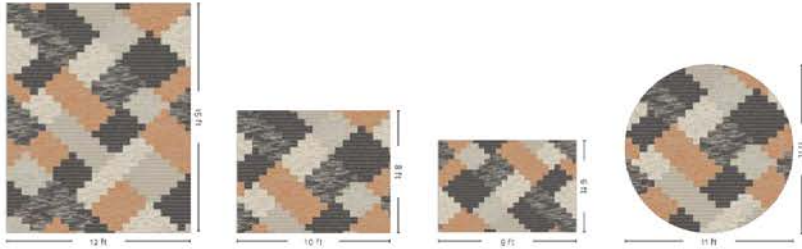

AVAILABLE IN STANDARD RUNNING LINE

RUGS + BROADLOOM

AVAILABLE IN STANDARD RUG SIZES AND BROADLOOM
6 ft x 9 ft | 8 ft x 10 ft | 12 ft x 15 ft | 11 ft circle