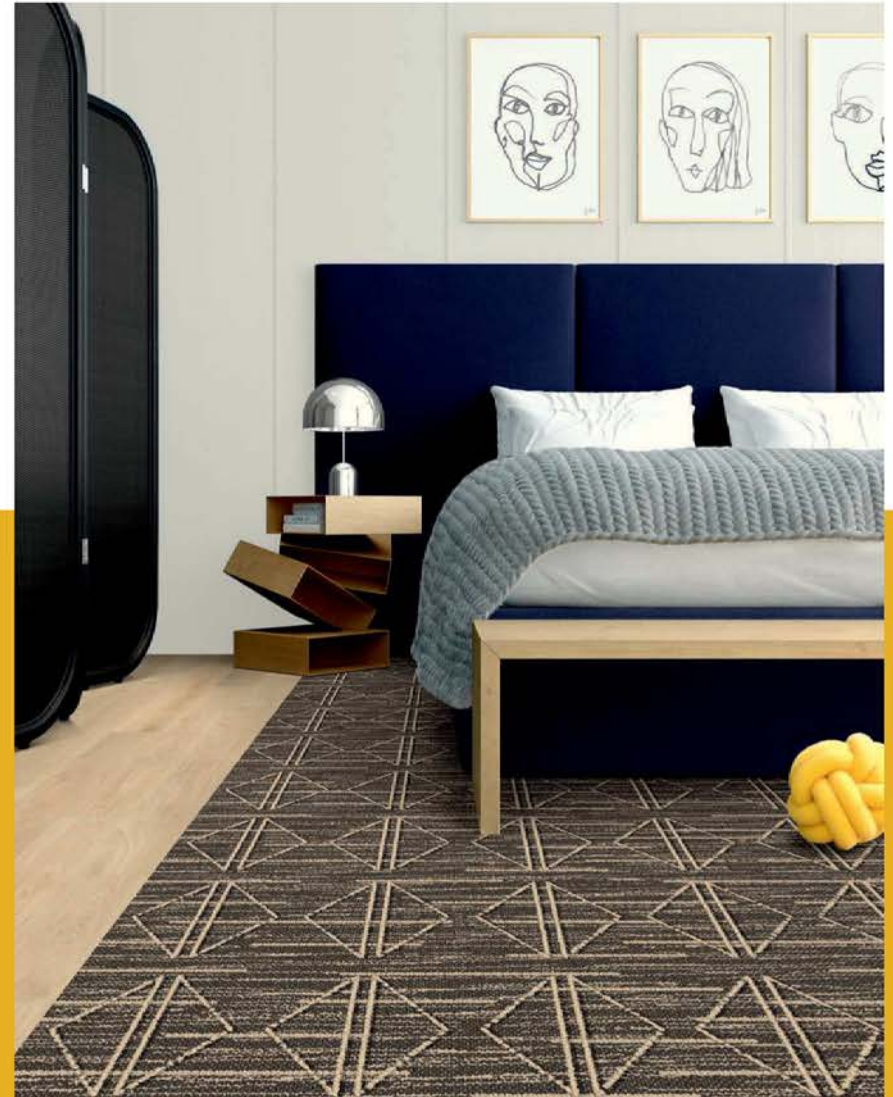

DIAMONDS BROADLOOM (5A358) IN SHADOW (58761)