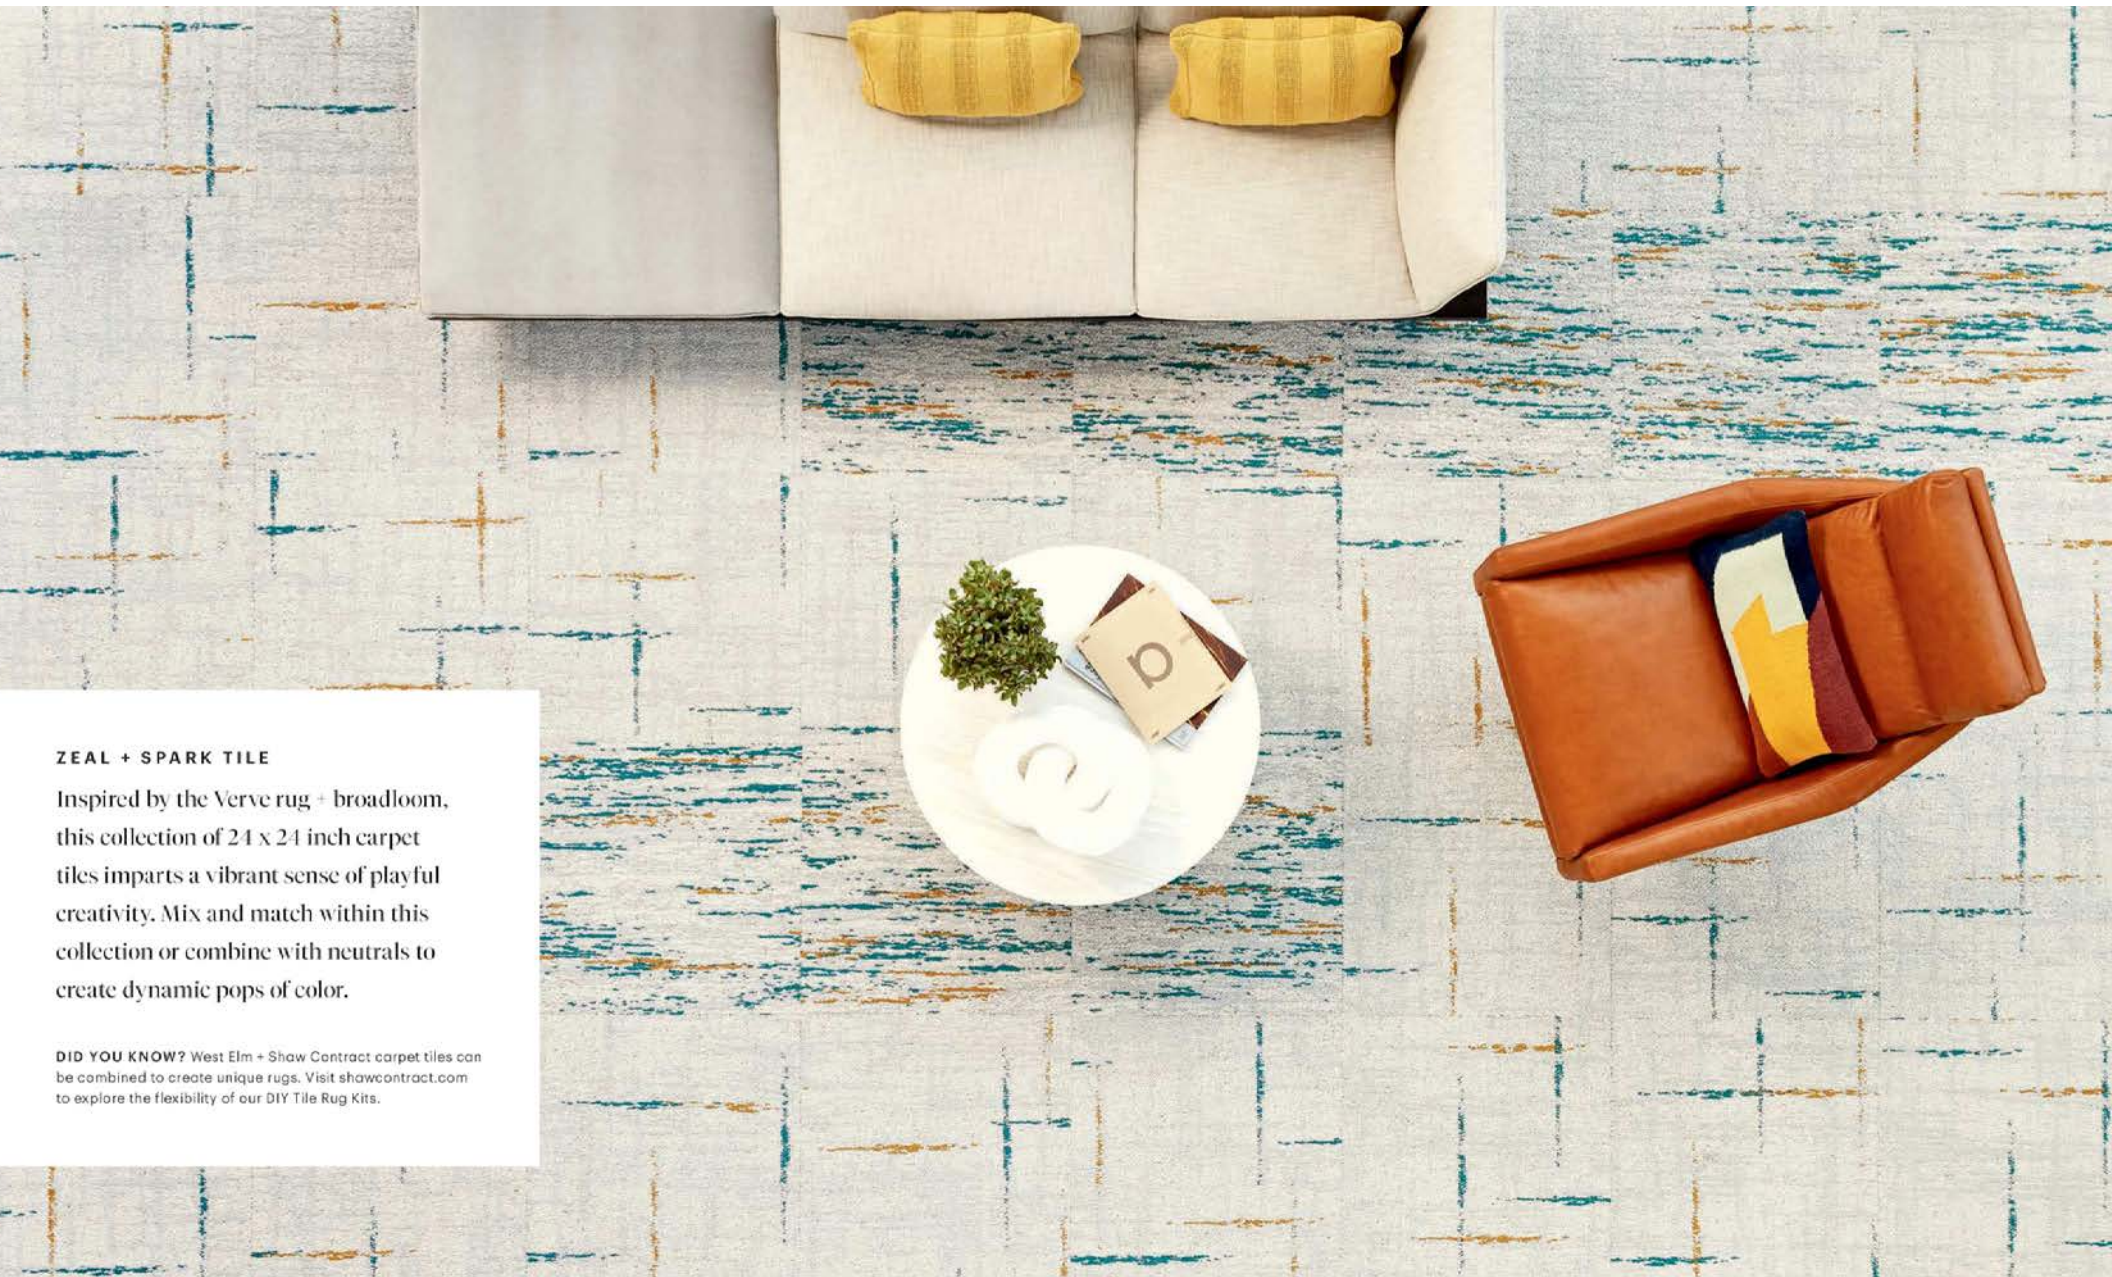

ZEAL + SPARK TILE

Inspired by the Verve rug + broadloom, this collection of 24 x 24 inch carpet tiles imparts a vibrant sense of playful creativity. Mix and match within this collection or combine with neutrals to create dynamic pops of color.