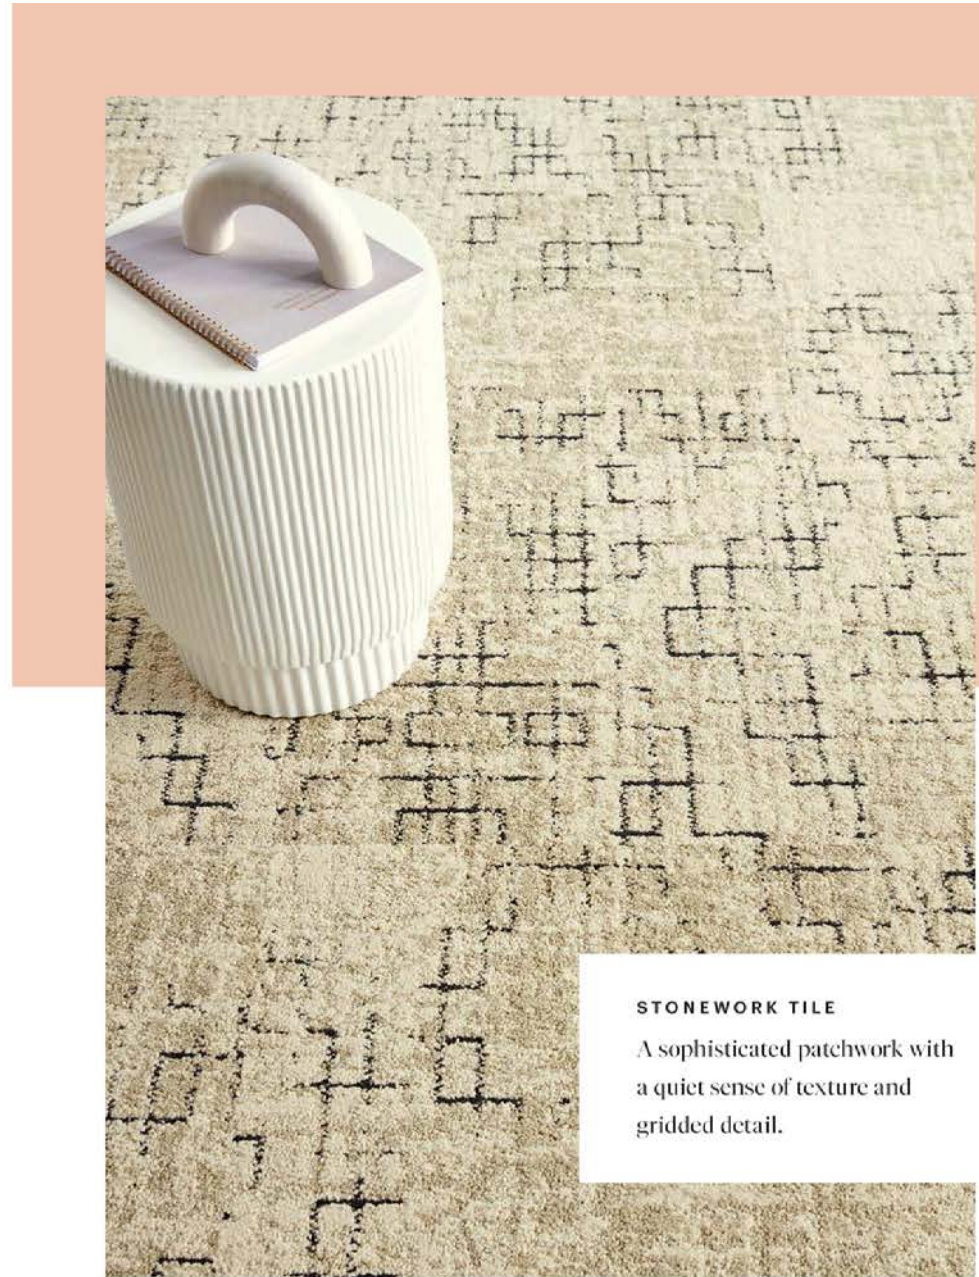

STONEWORK TILE

A sophisticated patchwork with a quiet sense of texture and gridded detail.