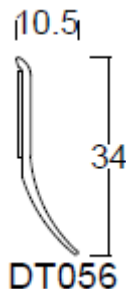

Technical Data Sheet

Product: DT056

THE EDGE
ON SAFETY

DESCRIPTION

Designed to cover floor / wall transition the semi-rigid flexi-PVC profile can be installed on flat or curved wall surfaces. The profile has a self-stick backing tape that will adhere to smooth wall surfaces with the curved base of the profile covers any expansion or tolerance gaps from selected flooring used

MATERIAL

Semi-rigid PVC. Available in white only. (Surface is Paintable)

Standard 20 Metre rolls. (Boxed)

DIMENSIONS

EXAMPLE

In this example DT056 has created a smooth transition between the flooring LVT and wall. The profile replaces the need for a skirting board.