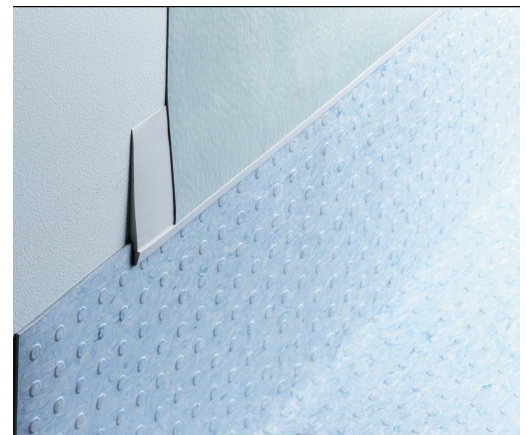

### DESCRIPTION

This detail trim is designed to create a clean transition between hard flooring heights. This profile is suitable for 1.3mm or 2mm height variations. The profile is supplied with double sides self-adhesive backing tape for fixing. This profile is suitable for interior use.

### MATERIAL

Semi-rigid PVC. Available in white only.

Supplied in 20 Meter Coils.

### DIMENSIONS

### EXAMPLE

In this example, DT060 has been used for a wall vinyl to floor vinyl junction to provide a clean transition.

For PDF and CAD drawings with full dimensions and installation guides, please refer to our website