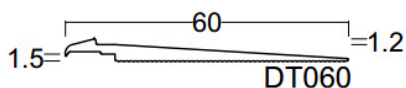

DIMENSIONS