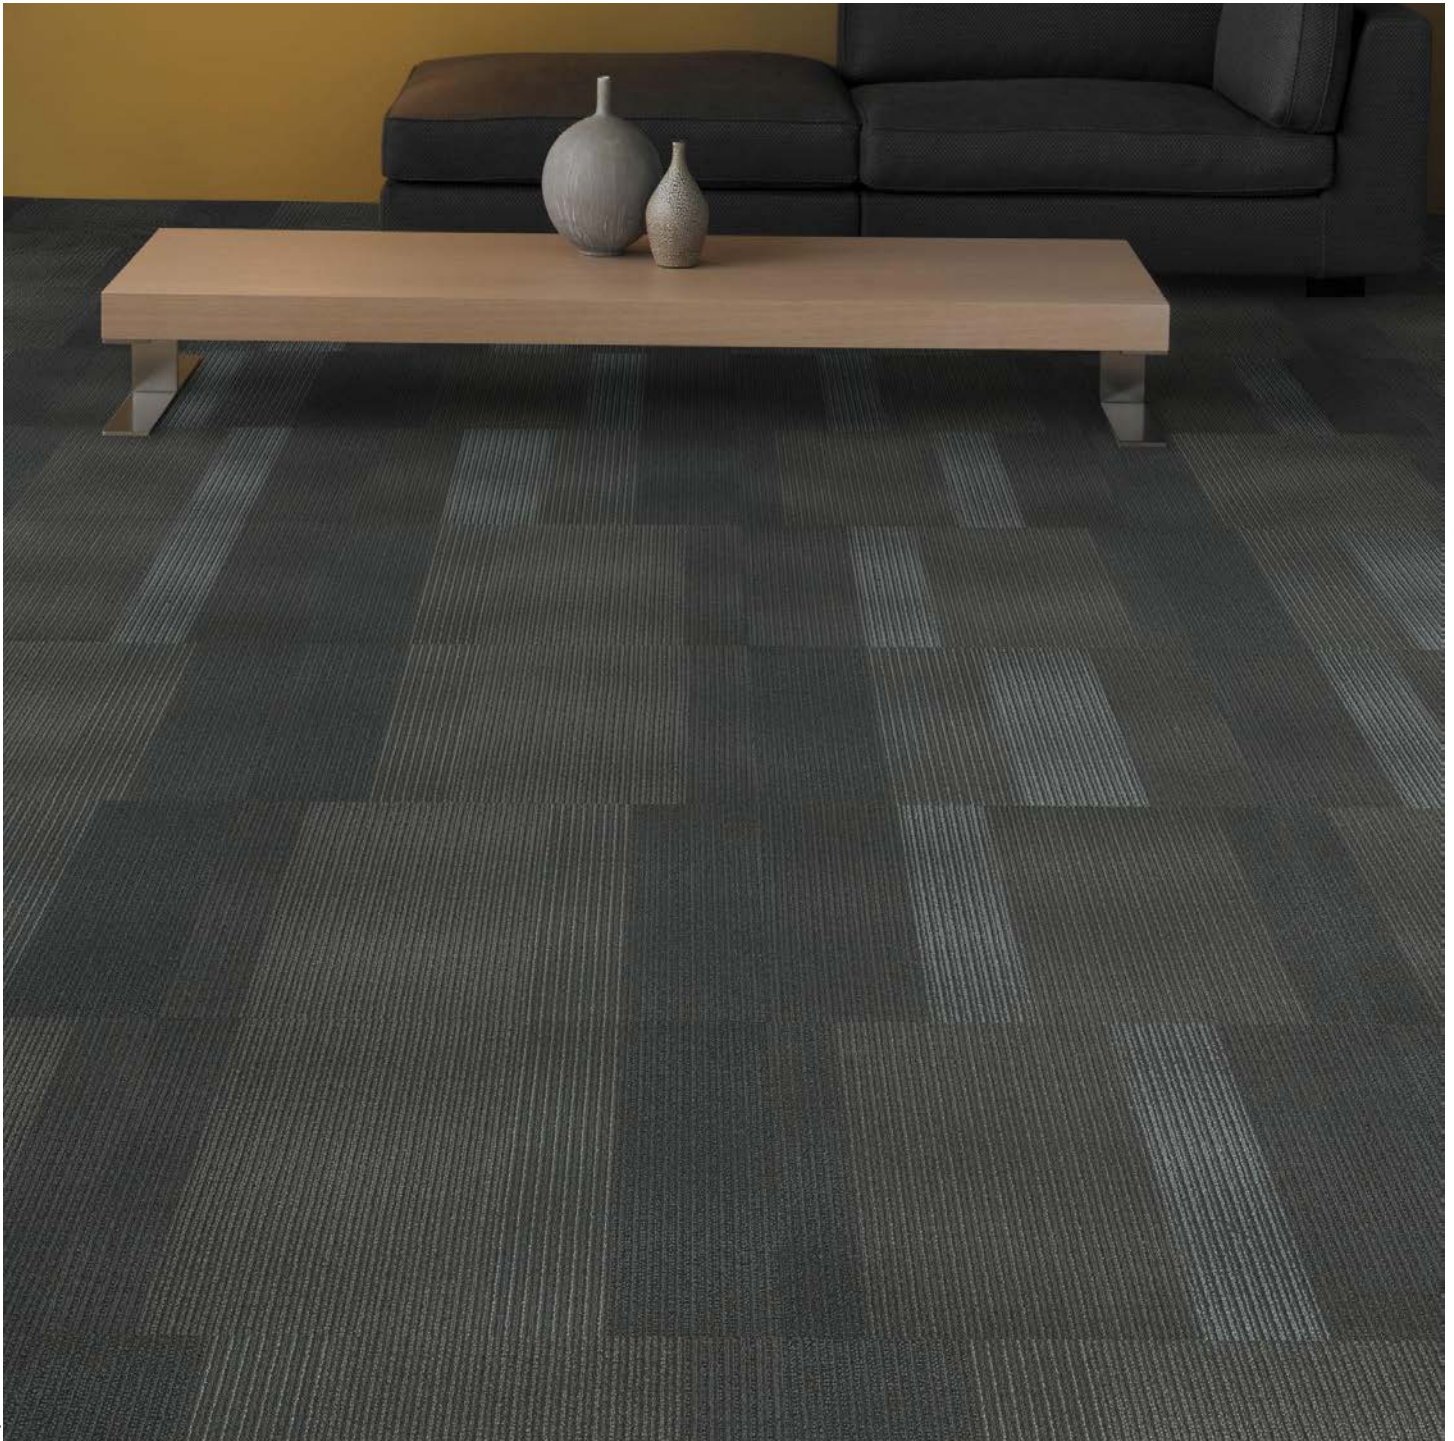

# carpet tile | HYBRID Stipple

Size	610 x 610 mm	
Fire	8.5 kW/m <sup>2</sup>	Critical Radiant Flux ISO 9239.1
Backing	Ecoworx	
Fibre	100% Solution Dyed Nylon	
Warranty	Lifetime commercial limited	
Box Quantity	12 tiles: 4.46m <sup>2</sup>	
Adhesive	Lok-dots or Sure-Tac	
Installation Options		