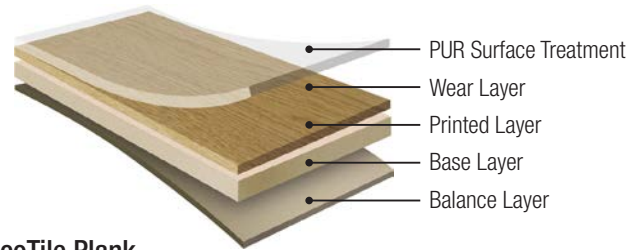

DECOTILE

Structure

Applications

Technical Data

Characteristic	Unit		
	Standard	T	5.0
		W/L(mm)	0.55
Type of Flooring	EN ISO 10582		LVT
Surface Treatment			PUR
Size	EN ISO 24342	%	≤ 0.15
Straightness & Squareness	EN ISO 24342	%	≤ 0.35
Classification	EN 685		Class 23/33/42
Overall Thickness	EN ISO 24346	mm	5.0
Wear Layer Thickness	EN ISO 24340	mm	0.55
Wear Resistance	EN 660-2		T
Residual Indentation	EN ISO 24343-1	mm	≤ 0.1
Dimensional Stability	EN ISO 23999	%	≤ 0.25
Curling	EN ISO 23999	mm	≤ 2
Colour Fastness to Light	EN ISO 105-B02		≥ 6
Castor Chair Test	EN ISO 4918		No Change
Burning Characteristic	EN 13501-1		Bfl-s1
Critical Radiant Flux	EN ISO 9239-1		≥ 8.0 kW/m ²
Chemical Resistance	EN ISO 26987		No Change
Slip Resistance	EN 13893		Class DS
	DIN 51130		R9

DecoTile Plank

Size (mm)	180 x 1200 (W/L : 0.55 / 5mm)
Planks Per Pack	8
m2 Per Pack	1.73

DecoTile Stones

Size (mm)	600 x 600 (W/L : 0.55 / 5mm)
Tiles Per Pack	5
m2 Per Pack	1.8

Benefits

Eco & Human-Friendly Product

- FloorScore® and DIBt certified for low VOCs
- Phthalate Free (DEHP, DBP, BBP, DINP, DIDP, DNOP) & Heavy Metal Free (Cd-Pb-Hg-Cr6+)
- Made from safer, stronger, raw materials

Excellence in Design

- Available in natural and modern colour palette
- High-resolution imaging and patterns for realistic tile and wood visuals