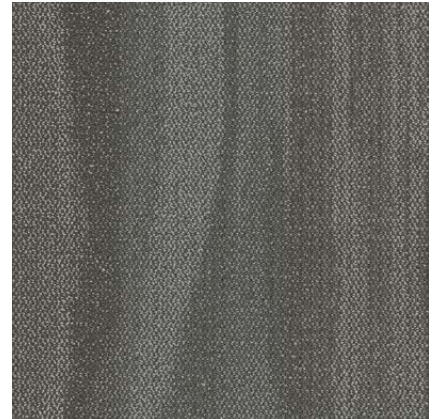

## AUSTRALIAN STOCK COLOURS (Lead time 4 weeks to NZ)

**Urban**  
72557

**Skyline**  
72500

More colours available on order with a 12 week lead time.

señr ou

**Urban**  
72557

### PRODUCT SPECIFICATIONS

**style/number**  
sky 5T174

**collection**  
places

**dimensions**  
60.9 x 60.9cm (24" x 24")

**product type**  
tile

**fibre product**  
eco solution Q® nylon

**backing**  
ecoworx® tile