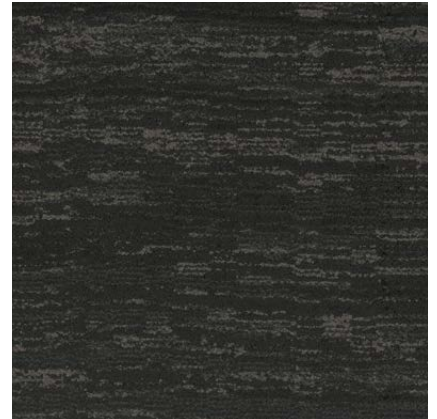

## AUSTRALIAN STOCK COLOURS (Lead time 4 weeks to NZ)

**Colossal**  
33496

**Forge**  
33518

**Onyx**  
33505

**Cornerstone**  
33555

More colours available on order with a 12 week lead time.

**Onyx**  
33505

### PRODUCT SPECIFICATIONS

<b>style/number</b>	slab 5T133
<b>collection</b>	noble materials
<b>dimensions</b>	60.9cm x 60.9cm (24" x 24")
<b>product type</b>	tile
<b>fibre product</b>	eco solution Q® nylon
<b>backing</b>	ecoworx® tile
<b>dye method</b>	100% solution dyed
<b>tufted weight</b>	881.55 g/m <sup>2</sup> (26 oz)
<b>recommended installation</b>	monolithic, 1/4 turn, brick, ashlar,
<b>tufts</b>	31.50/10cm
<b>gauge</b>	39.37/10cm
<b>coordinating products</b>	momolith woven, base metal woven, strata, fault, tile, alchemy tile, form tile, honed tile