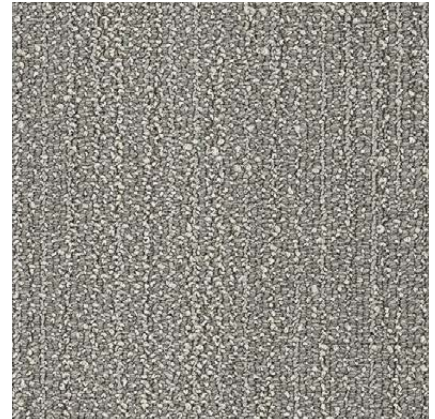

CITY CENTRAL 5T175

City Central 5T175

AUSTRALIAN STOCK COLOURS (Lead time 4 weeks to NZ)

Urban
72557

Metro
72530

Adventure
72481

Skyline
72500

More colours available on order with a 12 week lead time.

no rules

Metro
72530

PRODUCT SPECIFICATIONS

style/number
city central 5T175

collection
places

dimensions
22.9 cm x 91.4 cm (9" x 36")

product type
tile

fibre product
eco solution Q® nylon

backing
ecoworx® tile

dye method
100% solution dyed

tufted weight
576.40g/m² (17 oz)

recommended installation
monolithic, ashlar, herringbone, brick, stagger

tufts
39.37/10cm

gauge
47.24/10cm

coordinating products
sea tile, sea edge tile, sky tile, central line tile