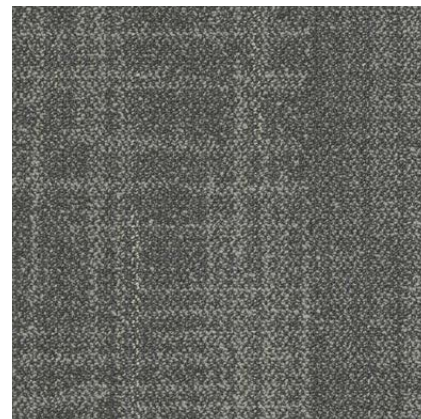

HAZE 5T037

Smoke
37557

PRODUCT SPECIFICATIONS	
style/number	haze 5T037
collection	material matters
dimensions	45.47 x 91.44cm (18" x 36")
product type	tile
fibre product	eco solution Q® nylon
backing	ecoworx® tile
dye method	98% solution dyed / 2% yarn dyed
tufted weight	610.30 g/m ² (18 oz)
recommended installation	monolithic, basket weave, herringbone, boxed in, brick, half basket weave
tufts	39.37/10cm
gauge	47.24/10cm
coordinating products	vapor tile, fringe tile, wander tile, embark tile

Haze 5T037

AUSTRALIAN STOCK COLOURS (Lead time 4 weeks to NZ)

Smoke
37557

Myth
37505

More colours available on order with a 12 week lead time.