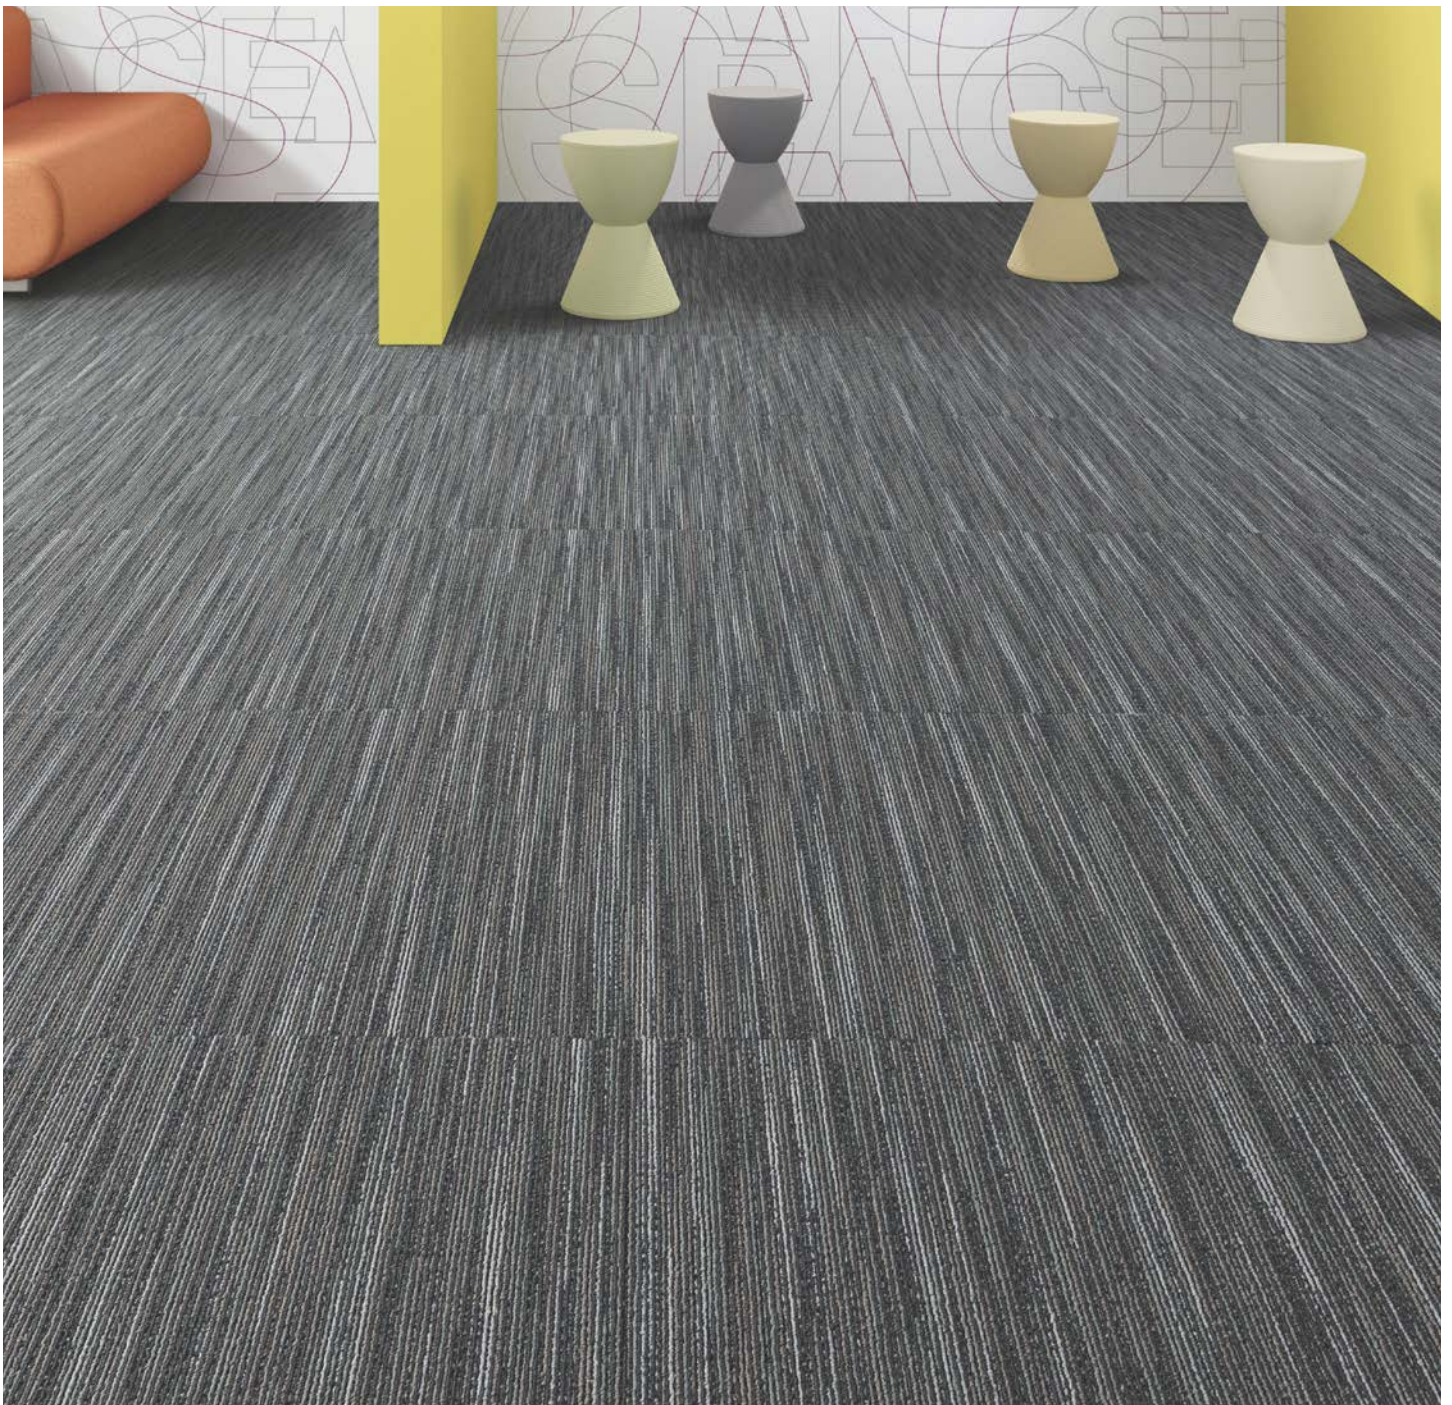

carpet tile | RAKIURA Fossil

Size	229 x 914 mm (9 x 36")	
Fire	8.9 kW/m ²	Critical Radiant Flux ISO 9239.1
Backing	Ecoworx	
Fibre	100% Solution Dyed Nylon	
Warranty	Lifetime commercial limited	
Box Quantity	20 tiles: 4.18m ²	
Adhesive	Lok-dots or Sure-Tac	
Installation Options		
	ashlar	brick
		herringbone
		monolithic